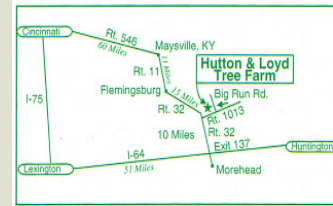

For North Gate Entrance, [click here](#).

KY Grown White Pine Trees for Sale

Digging & Loading by Jimmy Hall of Horizon Landscaping

Size	Inventory	Prices (10+)
4-5'	100+	$40.00
5-6'	500+	$48.00
6-7'	390	$60.00
7-8'	2200	$75.00
8-9'	2310	$90.00
10-12'	770	$120.00
12'+		$150.00

Prices Effective until June 2017

Other Species:

- Pines: White
- Spruce: Norway, White, Colorado Blue and Blue Tote
- American Holly
- Birch – Heritagee
- Crab Apple – Indian Magic, Snowdrift
- Hawthorn – Winterking
- Magnolia – Jane, Sweet Bay, Star
- Pear – Cleveland
- Red Bud – Eastern, Forest Pansy
- Red Maple – Red Sunset
- Serviceberry – Autumn Brilliance
- Sweet Gum
- Boxwood – Green Mountain, Green Velvet, Winter Gem
- Burning Bush
- Lilac – Donald Wyman
- Juniper – Perfecta, Old Gold, Ketleri
- Viburnum – Merisii, Popcorn, Weather Leaf
- Bald Cypress

FOB Contact Jimmy Hall direct at

606-748-2834
to order 10 or over

Contact Office:

606-876-3423
to order 9 or fewer

Companies with adequate experience and commercial liability insurance wanting to dig 50 or more trees or shrubs by the block for their own use may purchase the trees standing in the field. Rates would reflect field price. Trees must be dug and removed in two months from purchase date. Contact owner directly at **606-748-2837**.